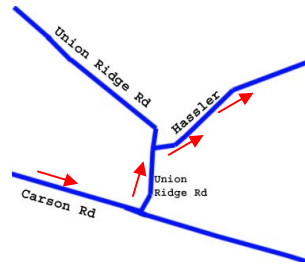

### Cable Road Loop:

#### Miles Directions

- 0.0 Start at Bike Path parking lot.
- 1.8 Bike Path ends. Turn left onto Jacquier Rd.
- 2.7 Jacquier Rd ends, turn Right onto Carson Rd.
- 3.5 Turn Left onto Union Ridge Rd. See detail to right...
- 3.6 Turn Right onto Hassler Rd.
- 4.0 Pass Fruitridge Rd. Continue straight (on Hassler)
- 7.2 Hassler ends. Turn Left on North Canyon
- 9.5 North Canyon Rd ends. Turn Left on Larson Rd.
- 10.9 Larson Rd ends. Turn Right on Cable Rd.
- 11.6 Cable Rd ends. Turn Right on Carson Rd.
- 11.8 Enter town of Camino (food available). Continue straight.
- 16.8 Turn Left onto Jacquier Rd.
- 17.7 Turn Right onto Bike Path
- 19.5 Bike path ends at parking lot.