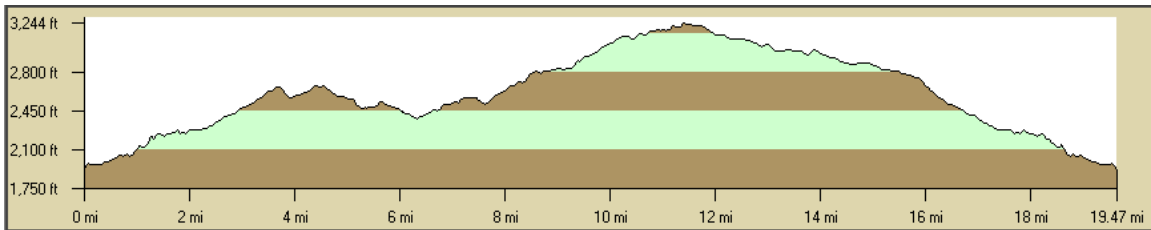

### Cable Road Loop:

#### Miles Directions

- 0.0 Start at Bike Path parking lot.
- 1.8 Bike Path ends. Turn left onto Jacquier Rd.
- 2.7 Jacquier Rd ends, turn Right onto Carson Rd.
- 3.5 Turn Left onto Union Ridge Rd. See detail to right...
- 3.6 Turn Right onto Hassler Rd.
- 4.0 Pass Fruitridge Rd. Continue straight (on Hassler)
- 7.2 Hassler ends. Turn Left on North Canyon
- 9.5 North Canyon Rd ends. Turn Left on Larson Rd.
- 10.9 Larson Rd ends. Turn Right on Cable Rd.
- 11.6 Cable Rd ends. Turn Right on Carson Rd.
- 11.8 Enter town of Camino (food available). Continue straight.
- 16.8 Turn Left onto Jacquier Rd.
- 17.7 Turn Right onto Bike Path
- 19.5 Bike path ends at parking lot.