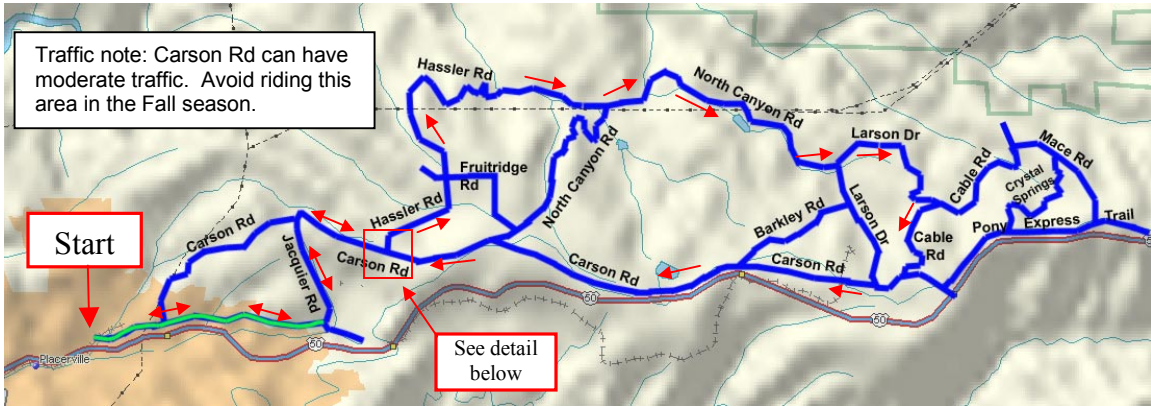

### Cable Road Loop:

#### Miles Directions

- 0.0 Start at Bike Path parking lot.
- 1.8 Bike Path ends. Turn left onto Jacquier Rd.
- 2.7 Jacquier Rd ends, turn Right onto Carson Rd.
- 3.5 Turn Left onto Union Ridge Rd. See detail to right...
- 3.6 Turn Right onto Hassler Rd.
- 4.0 Pass Fruitridge Rd. Continue straight (on Hassler)
- 7.2 Hassler ends. Turn Left on North Canyon
- 9.5 North Canyon Rd ends. Turn Left on Larson Rd.
- 10.9 Larson Rd ends. Turn Right on Cable Rd.
- 11.6 Cable Rd ends. Turn Right on Carson Rd.
- 11.8 Enter town of Camino (food available). Continue straight.
- 16.8 Turn Left onto Jacquier Rd.
- 17.7 Turn Right onto Bike Path
- 19.5 Bike path ends at parking lot.

**Disclaimer:** This map is for informational purposes only. No liability is assumed – please check locally for latest riding conditions. Detours, weather conditions, traffic densities vary constantly. Please be cautious when riding, wear a bicycle helmet and obey all traffic laws.